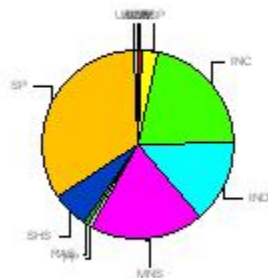

GENERAL ELECTIONS TO STATE LEGISLATIVE ASSEMBLY 2009

No and name of the Constituency	171 Mankhurd Shivaji Nagar		
Date of Poll			
Date of counting of votes	22nd October 2009		
	Male	Female	Total
Total no of electors	160656	110187	270843
Total no of voters who voted	67899	46321	114220
Total no of Postal Votes	1		
Total no of valid votes	114221		
Total no of rejected votes	0		
Total no of votes not retrieved from EVM	0		
Total no of tender votes	14		
25 Santosh Prakash Chavan			IND 102 0.09
26 Sambhaji Mohanrao Shitole			IND 284 0.25

Total Valid Votes Polled : **114221**

Name of the Winning Candidate **Abu Asim Azmi**

Date of Declaration 22nd October 2009

■	AUMF	0.1%
■	BSWA	0.4%
■	BSP	2.9%
■	INC	23.3%
■	IND	44.4%
■	BNS	19.1%
■	PNP	0.9%
■	RAS	0.9%
■	SHS	6.7%
■	SP	33.6%
■	USCP	0.7%
Total		100.0%